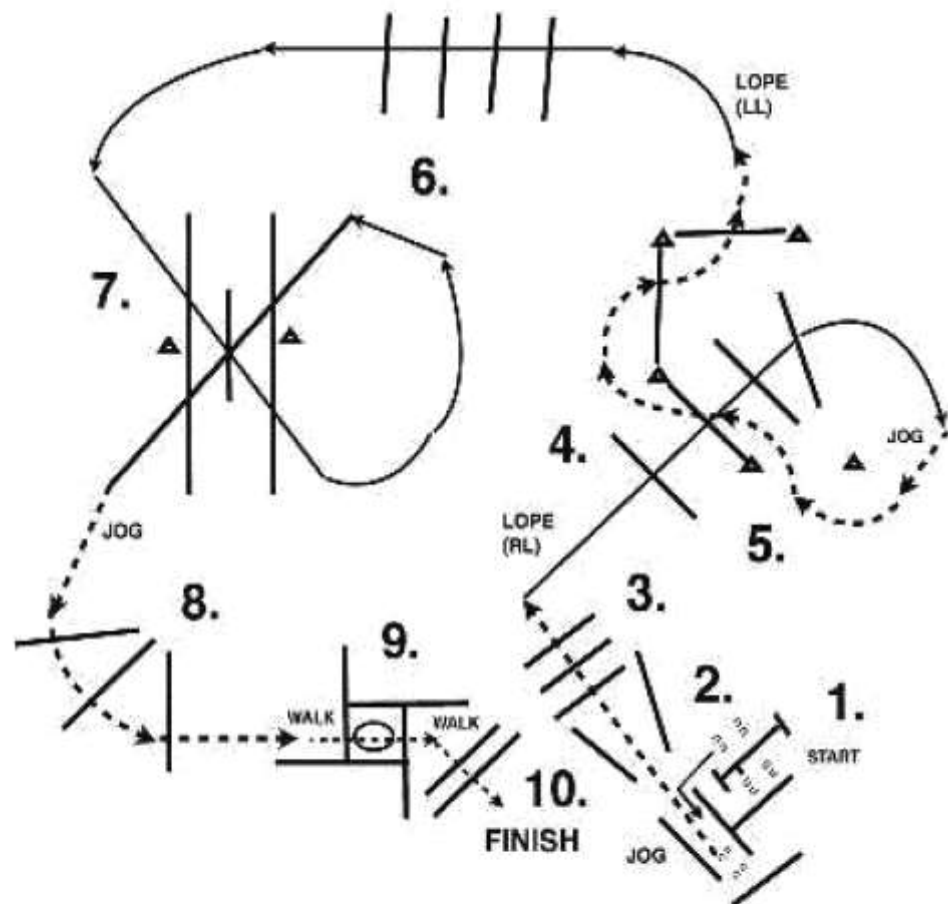

25 X 50

TRAIL COURSES DESIGNED BY:
TIM THE TRAIL MAN LLC.
COPYRIGHT 2014. ALL RIGHTS RESERVED

- | | |
|---|--|
| <ol style="list-style-type: none"> 1. GATE: RIGHT HAND RIDE THRU CLOSE. 2. BACK THRU POLES, JOG OUT CHUTE. 3. JOG OVER POLES 4. LOPE OVER POLES (RIGHT LEAD) 5. JOG THRU SERPENTINE, JOG OVER POLES 6. LOPE OVER POLES (LEFT LEAD). | <ol style="list-style-type: none"> 7. LOPE OVER POLES (LEFT LEAD). 8. BREAK TO JOG, JOG OVER POLES. 9. STOP OR BREAK TO WALK, WALK INTO BOX, 360 TURN EITHER WAY, WALK OUT. 10. WALK OVER POLES. |
|---|--|