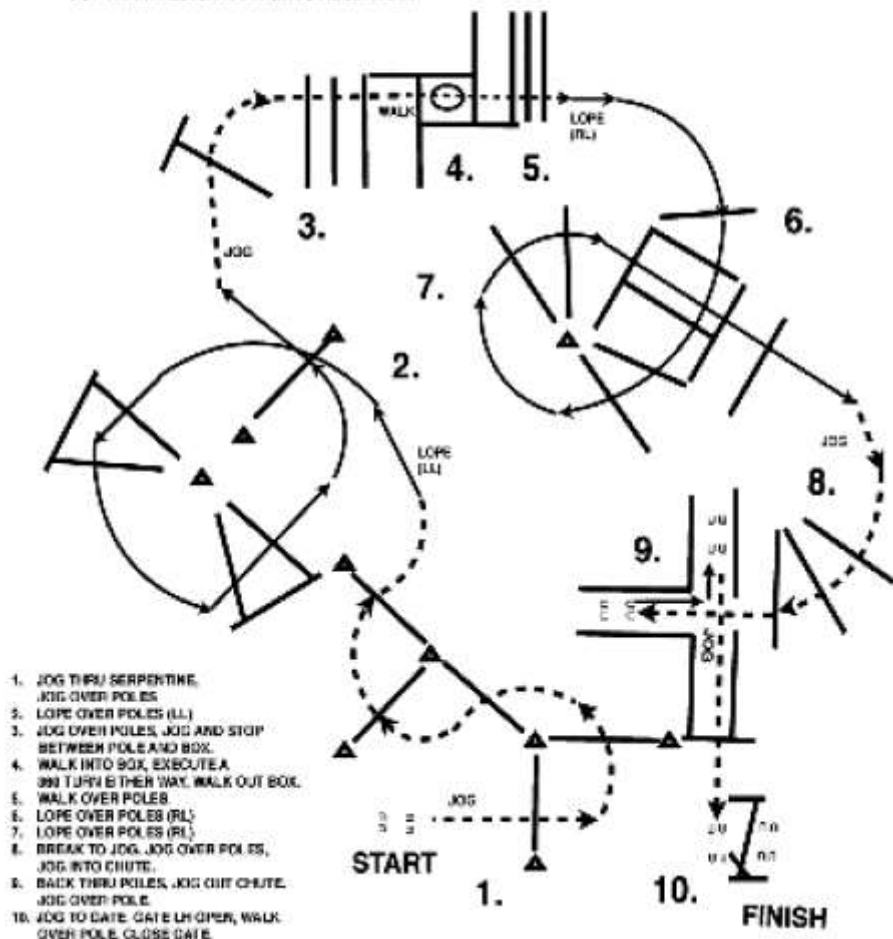

Senior- Trail LK 2/1 A und LK 2/1 B

Pattern 5

TRAIL:
SENIOR HORSES

TRAIL COURSES DESIGNED BY:
TIM THE TRAIL MAN LLC
COPYRIGHT 2013. ALL RIGHTS RESERVED.