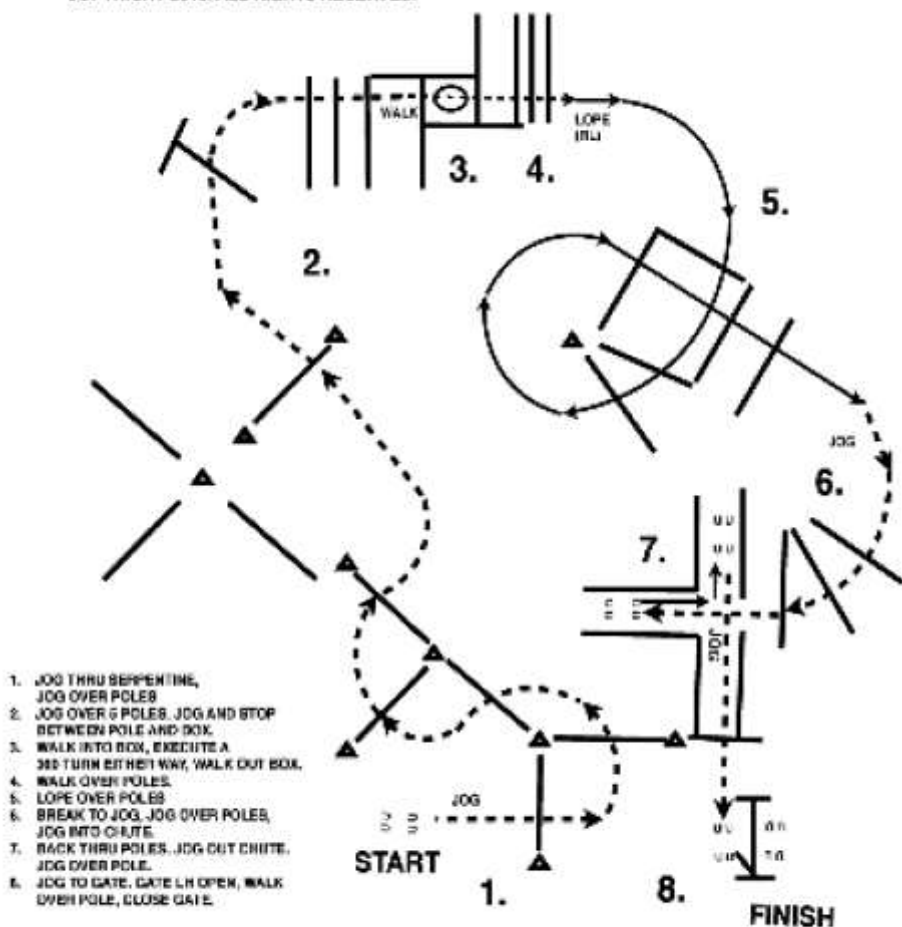

8. JOG OVER POLES.

9. WALK INTO BOX, 360 TURN EITHER WAY,
WALK OUT BOX.

Junior- Trail LK 1A / LK 2A

Pattern 3

25 x 50

Jun. Trail

TRAIL COURSES DESIGNED BY:
TIM THE TRAIL MAN LLC
COPYRIGHT 2013. ALL RIGHTS RESERVED.