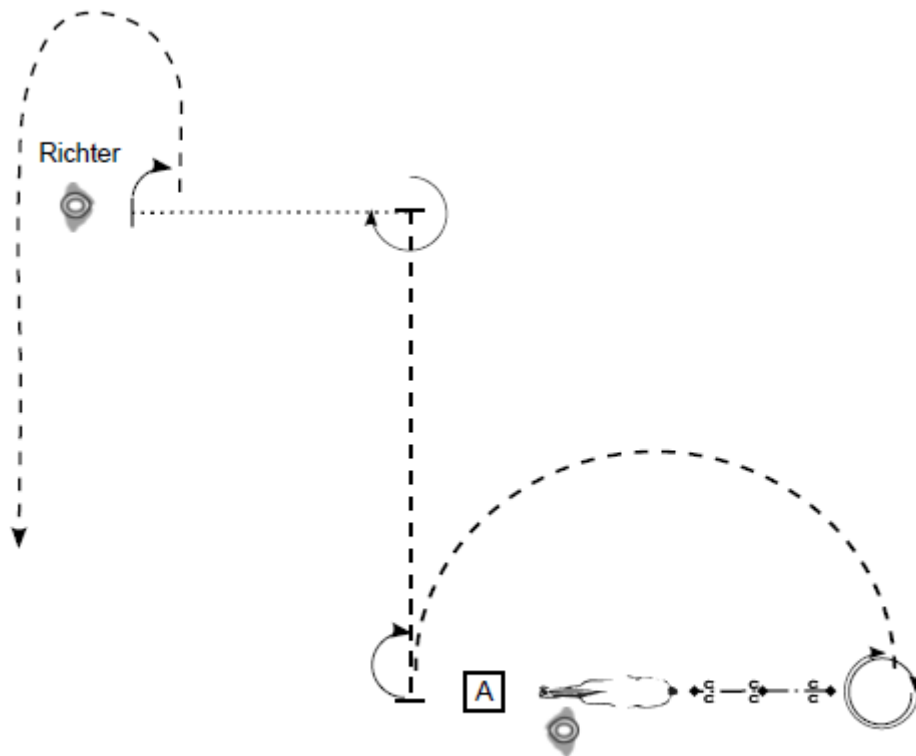

TRAIL IN HAND – rasseoffen, Walk trot Youth L1, Walk trot Amateur L1

..... walk - - - - - jog ↶ ↷ ↵ Back up

TRAIL Youth L1, Amateur L1

TRAIL rasseoffen

Showmanship at Halter

RO rasseoffen

Be ready at A

1. Backup 2 horselength
2. 450° turn
3. Trot to A, 180° turn
4. Trot, stop, 270° turn, walk
5. Set up, 90°turn
trot to the warmup area

Showmanship at Halter

Youth L1, Amateur L1

Be ready at A

1. Backup 2 horselength
2. 90° turn
3. Trot to A, 180° turn
4. Walk, 270° turn, walk
5. Set up, 90°
trot to the warmup area

Western Horsemanship

RO - rasseoffen