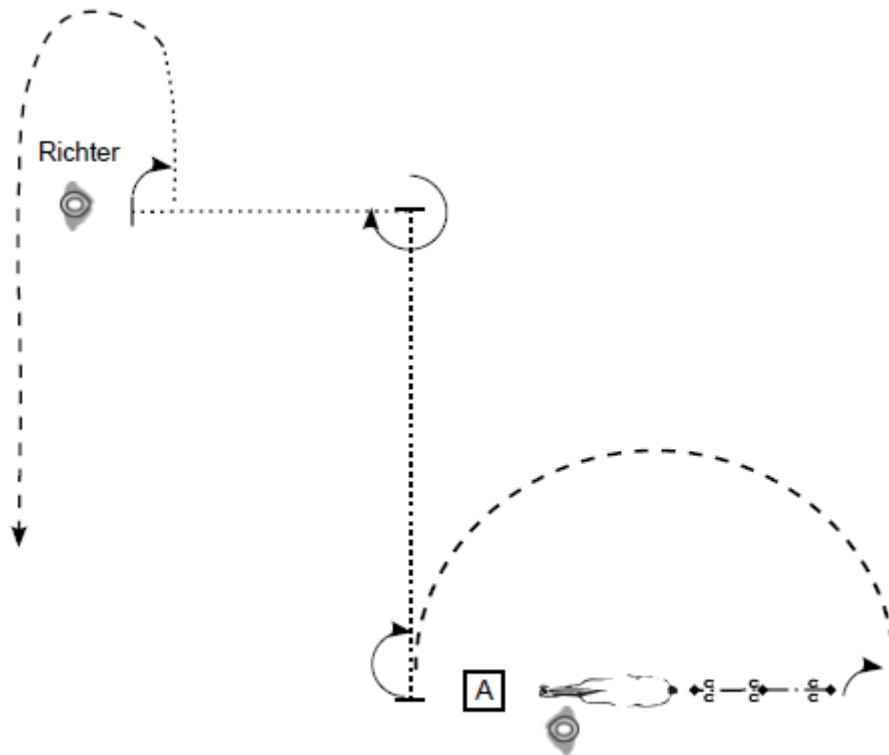

TRAIL IN HAND – rasseoffen, Walk trot Youth L1, Walk trot Amateur L1

..... walk - - - - - jog ↶ ↷ ↵ Back up

TRAIL Youth L1, Amateur L1

TRAIL rasseoffen

Showmanship at Halter

RO rasseoffen

Be ready at A

1. Backup 2 horselength
2. 450° turn
3. Trot to A, 180° turn
4. Trot, stop, 270° turn, walk
5. Set up, 90°turn
trot to the warmup area

Showmanship at Halter

Youth L1, Amateur L1

Be ready at A

1. Backup 2 horselength
2. 90° turn
3. Trot to A, 180° turn
4. Walk, 270° turn, walk
5. Set up, 90°
trot to the warmup area

Western Horsemanship

RO - rasseoffen