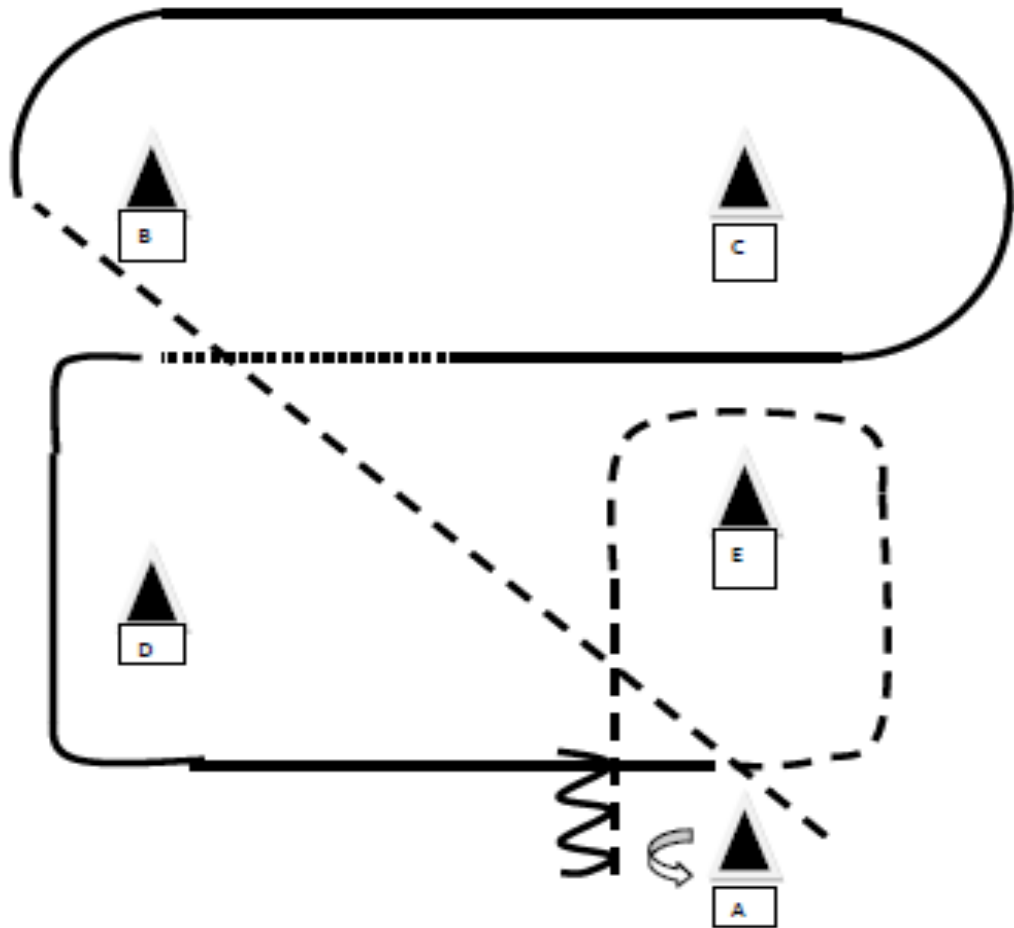

Western Horsemanship

Youth L1, Amateur L1

Bei A aus dem Stand Jog
Bei B Lope right, um C
Zwischen B und C Walk
Auf Höhe B Lope left, um D
Bei A Jog, um E
Bei A Stop, 360° HHW (opt. re/li), Pferdelänge Back

Walk -----
Jog - - - - -
Lope =====
Back
HHW