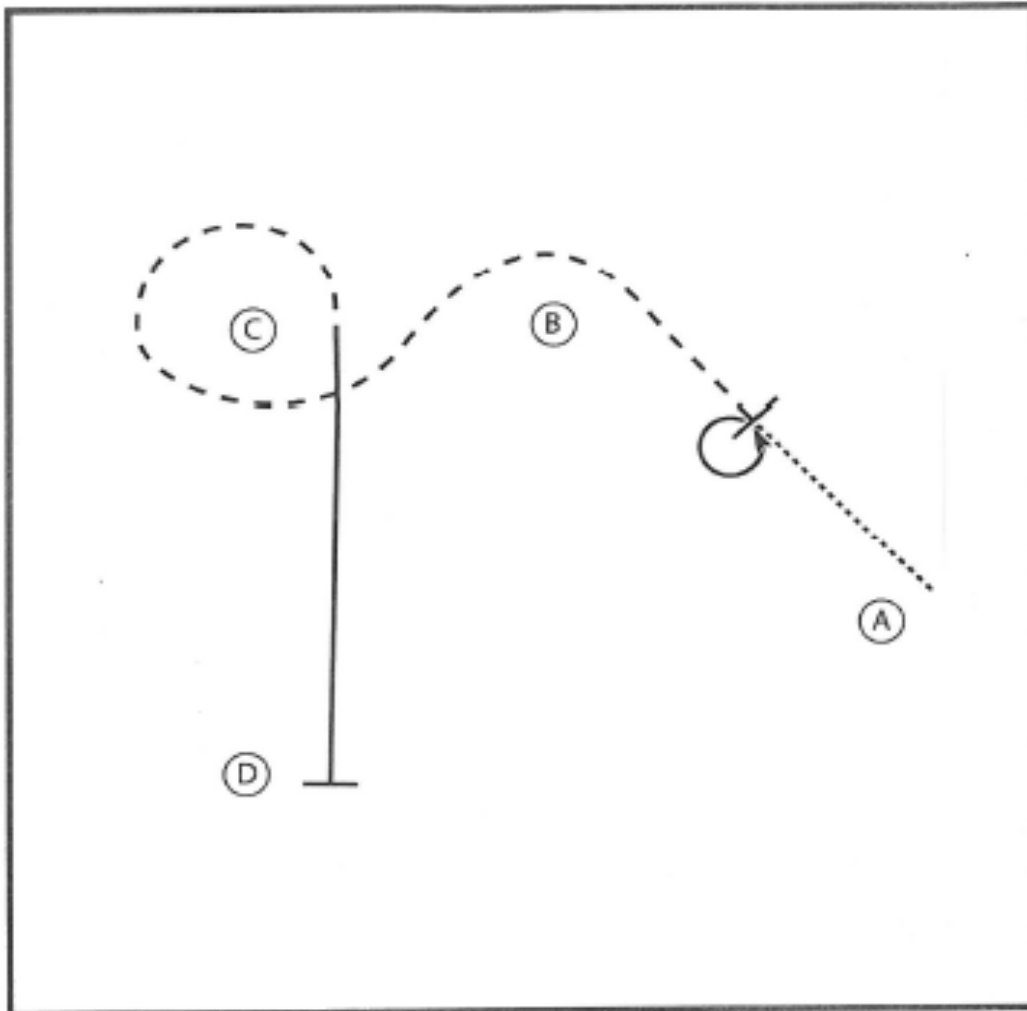

Walk -----
Jog - - - - -
Lope =====
Back 
HHW 

Western Horsemanship

Walk Trot Youth L1, Walk Trot Amateur L1

Hunt Seat Equitation

Youth L1, Amateur L1, RO - rasseoffen

1. At A walk halfway to B
2. Stop and perform a 360 degree turn to the left on the hindquarters
3. Posting trot to and around B and in a circle around C, performing proper change of diagonal
4. At C canter to D on the right lead
5. Stop at D