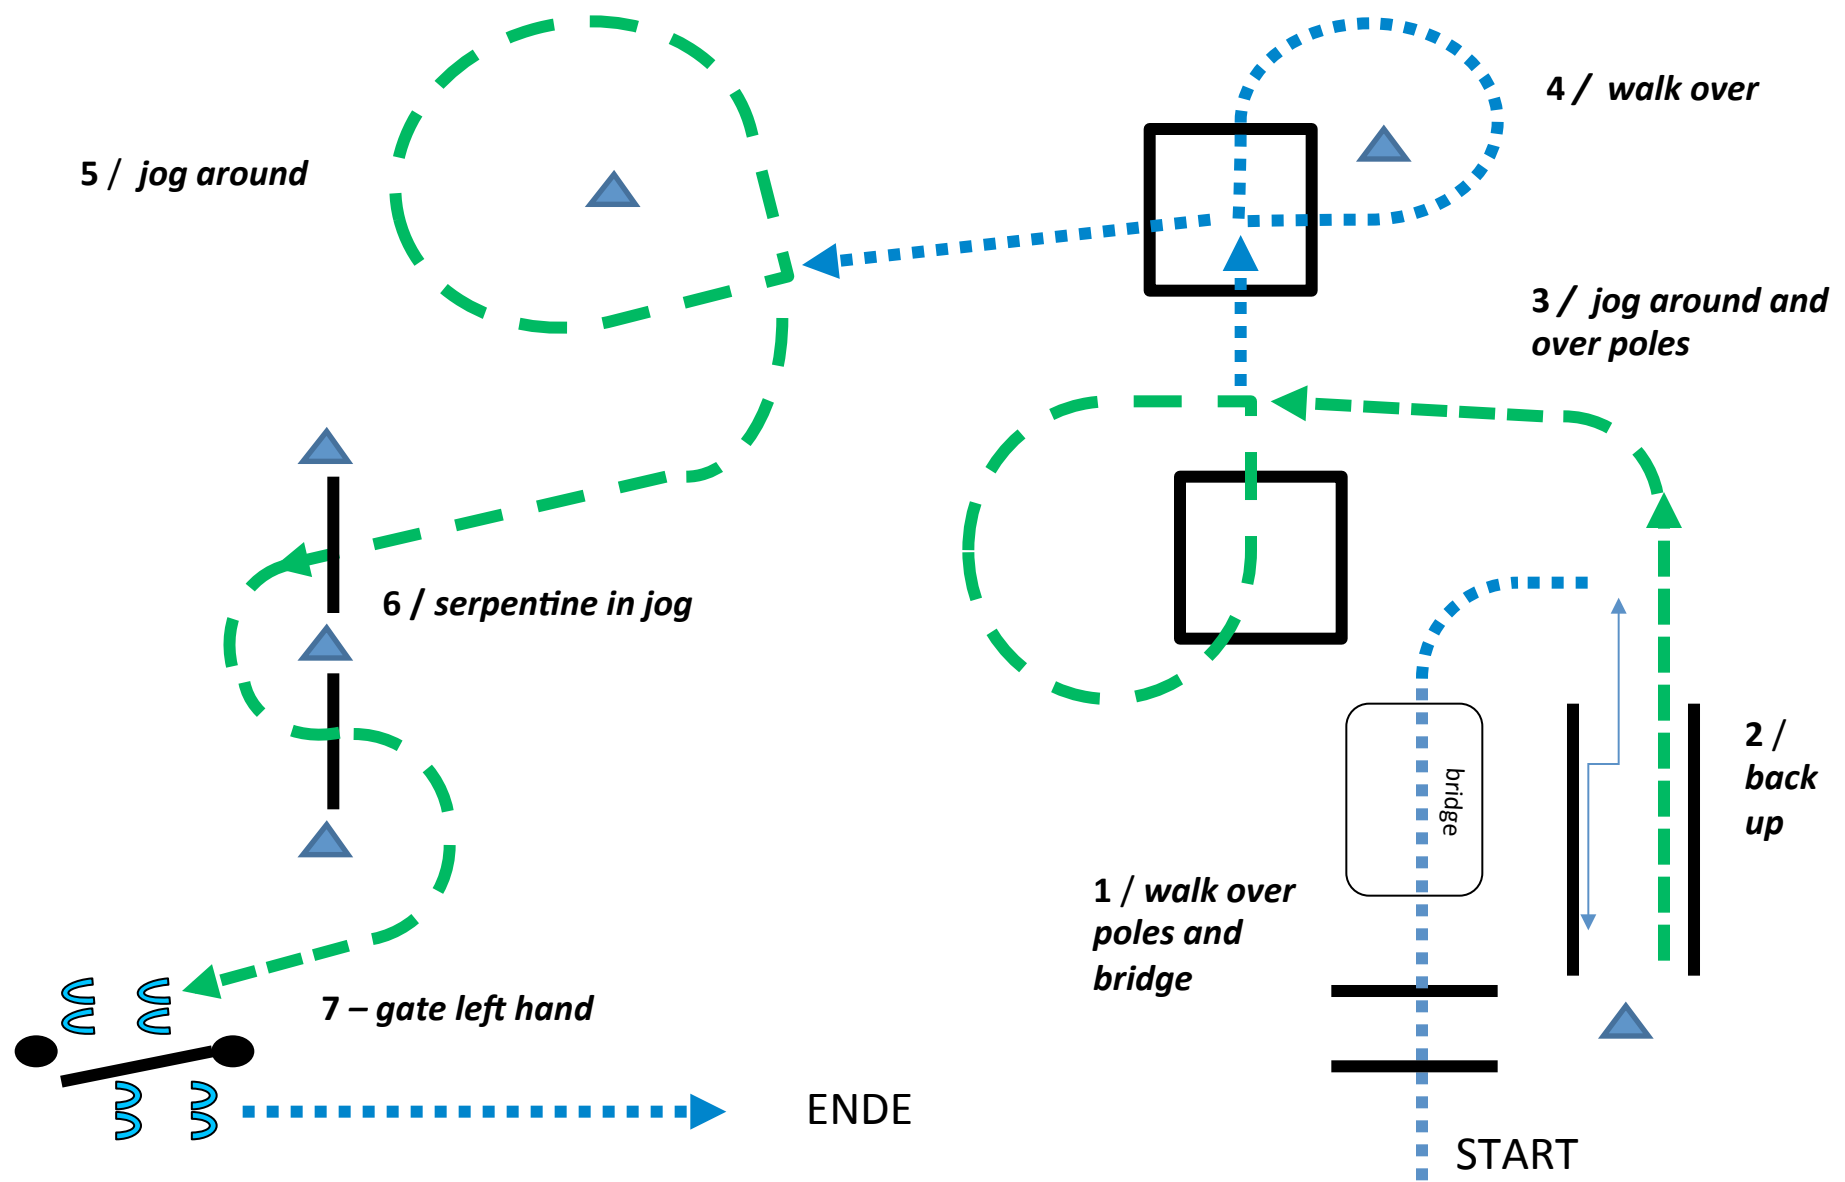

Pattern

Reining:

Youth L1, Amateur L1	Pt. 5
RO-004 all ages	Pt. 11
RO Jackpot	Pt. 6

Western Riding:

Youth L1, Amateur L1	Level1 Pt.3
----------------------	-------------

Ranch Riding:

Youth L1, Amateur L1	Pt. 3
RO-012 all ages	Pt. 2

TRAIL IN HAND – rasseoffen, Walk trot Youth L1, Walk trot Amateur L1

..... walk - - - - - jog ↶ ↷ ↵ Back up

TRAIL Youth L1, Amateur L1

TRAIL rasseoffen

Showmanship at Halter

RO rasseoffen

Be ready at A

1. Backup 2 horselength
2. 450° turn
3. Trot to A, 180° turn
4. Trot, stop, 270° turn, walk
5. Set up, 90°turn
trot to the warmup area

Showmanship at Halter

Youth L1, Amateur L1

Be ready at A

1. Backup 2 horselength
2. 90° turn
3. Trot to A, 180° turn
4. Walk, 270° turn, walk
5. Set up, 90°
trot to the warmup area

Western Horsemanship

RO - rasseoffen

Posting trot around C and B, performing proper change of diagonal

Sitting trot from C to D, Stop