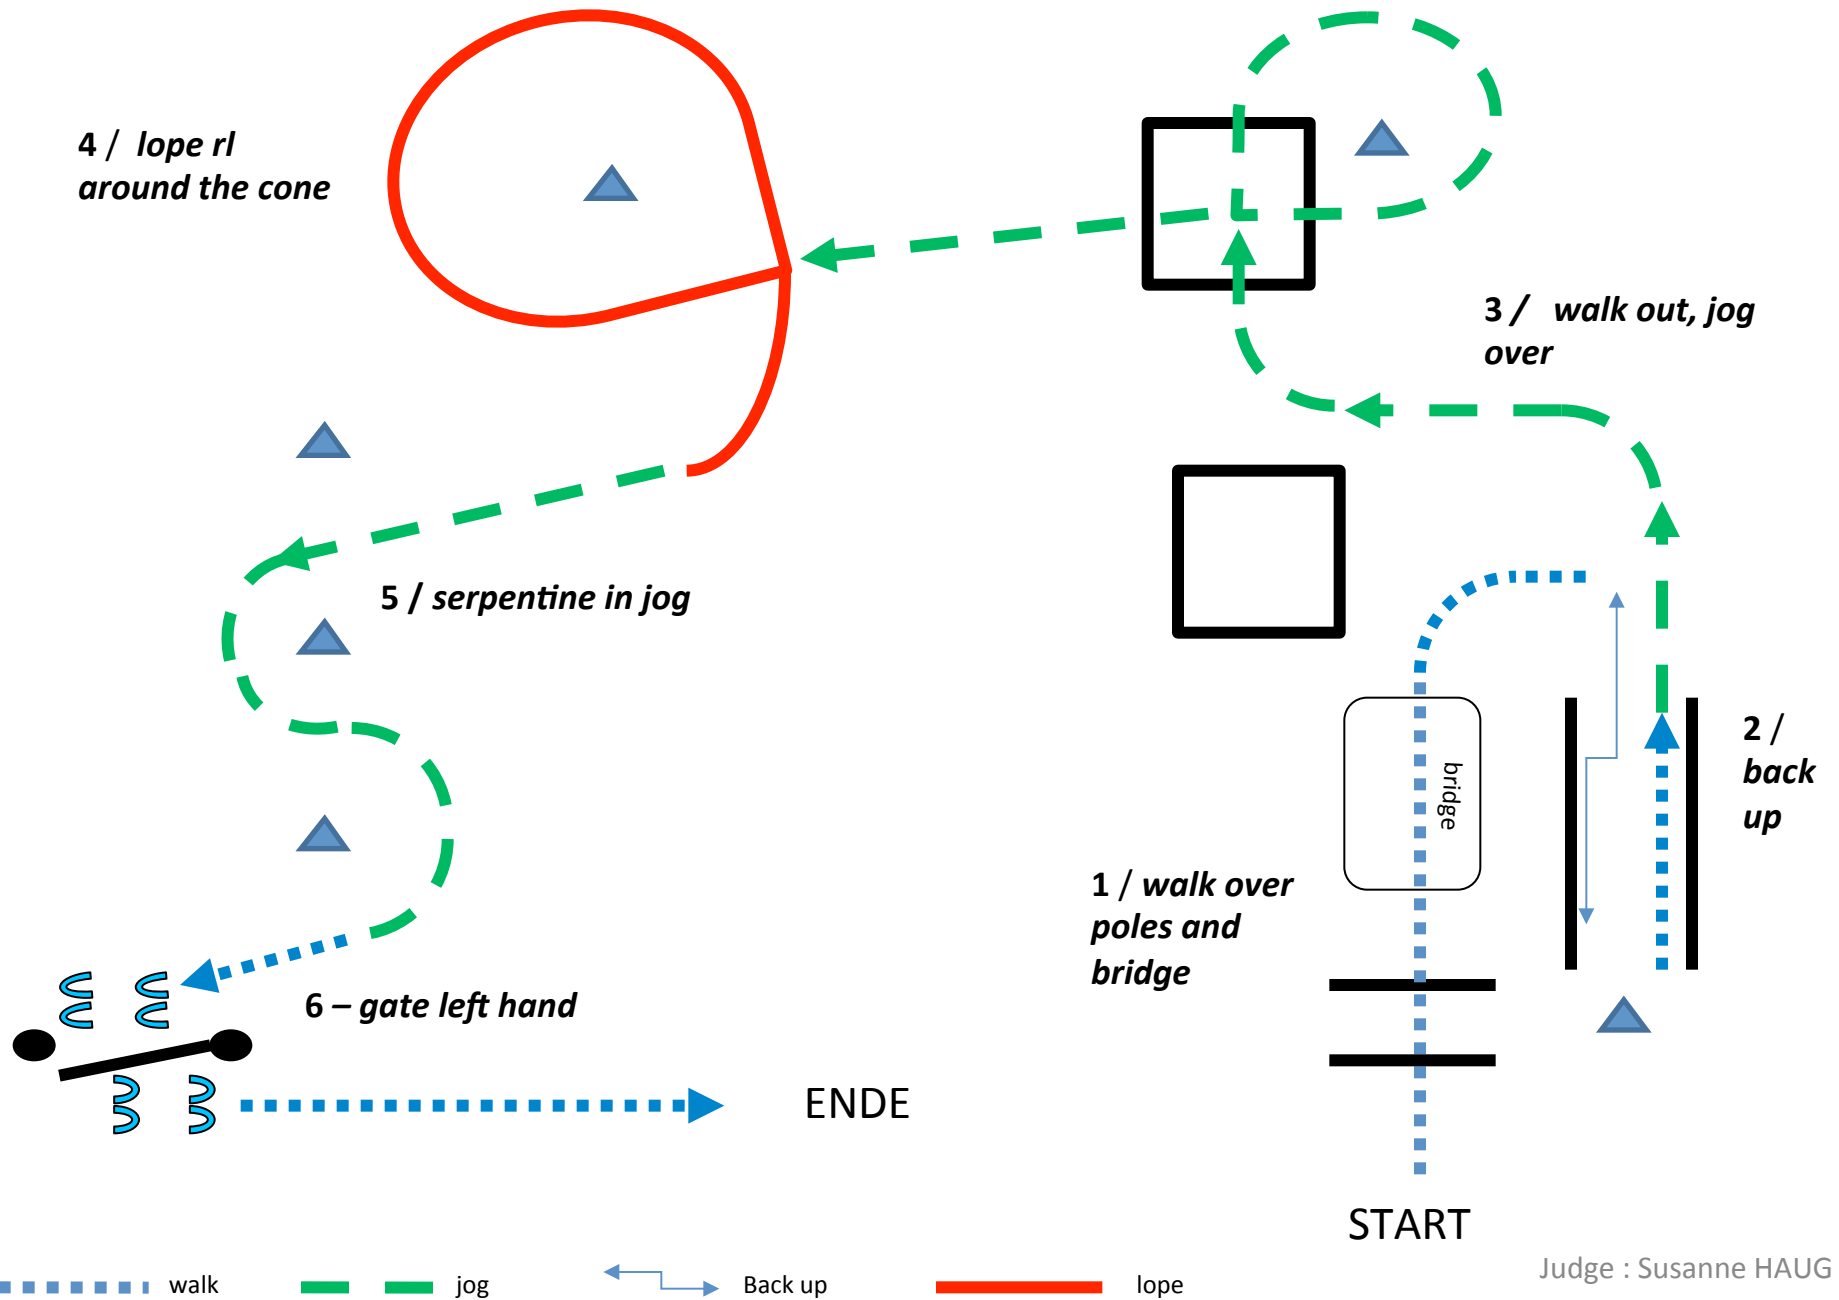

Pattern

Reining:

Youth L1, Amateur L1	Pt. 5
RO-004 all ages	Pt. 11
RO Jackpot	Pt. 6

Western Riding:

Youth L1, Amateur L1	Level1 Pt.3
----------------------	-------------

Ranch Riding:

Youth L1, Amateur L1	Pt. 3
RO-012 all ages	Pt. 2

TRAIL IN HAND – rasseoffen, Walk trot Youth L1, Walk trot Amateur L1

..... walk - - - - - jog ↶ ↷ ↵ Back up

TRAIL Youth L1, Amateur L1

TRAIL rasseoffen

Showmanship at Halter

RO rasseoffen

Be ready at A

1. Backup 2 horselength
2. 450° turn
3. Trot to A, 180° turn
4. Trot, stop, 270° turn, walk
5. Set up, 90°turn
trot to the warmup area

Showmanship at Halter

Youth L1, Amateur L1

Be ready at A

1. Backup 2 horselength
2. 90° turn
3. Trot to A, 180° turn
4. Walk, 270° turn, walk
5. Set up, 90°
trot to the warmup area

Western Horsemanship

RO - rasseoffen

Posting trot around C and B, performing proper change of diagonal

Sitting trot from C to D, Stop