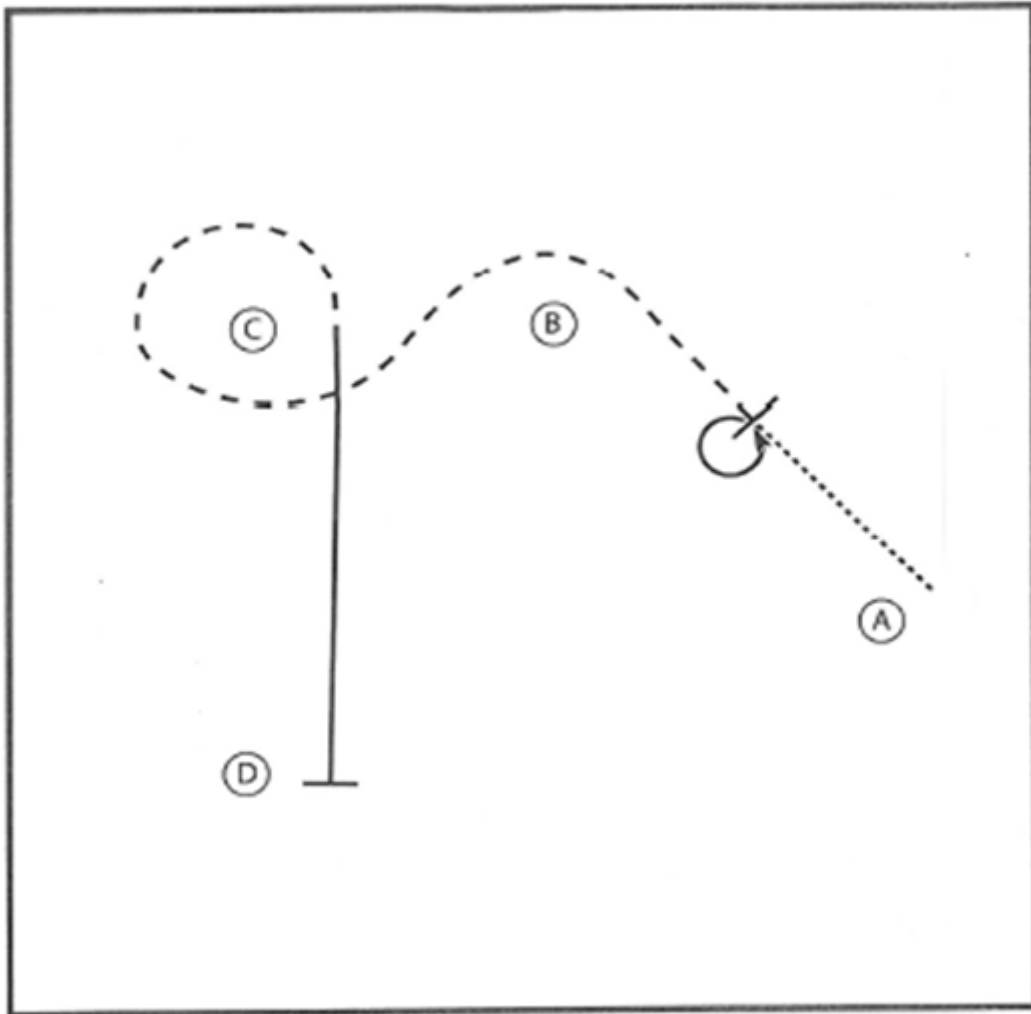

Hunt Seat Equitation

Walk Trot Youth L1, Walk Trot Amateur L1,

At A walk halfway to B

Stop, 360° turn left on the hindquarters

Posting trot around C and B, performing proper change of diagonal

Sitting trot from C to D, Stop